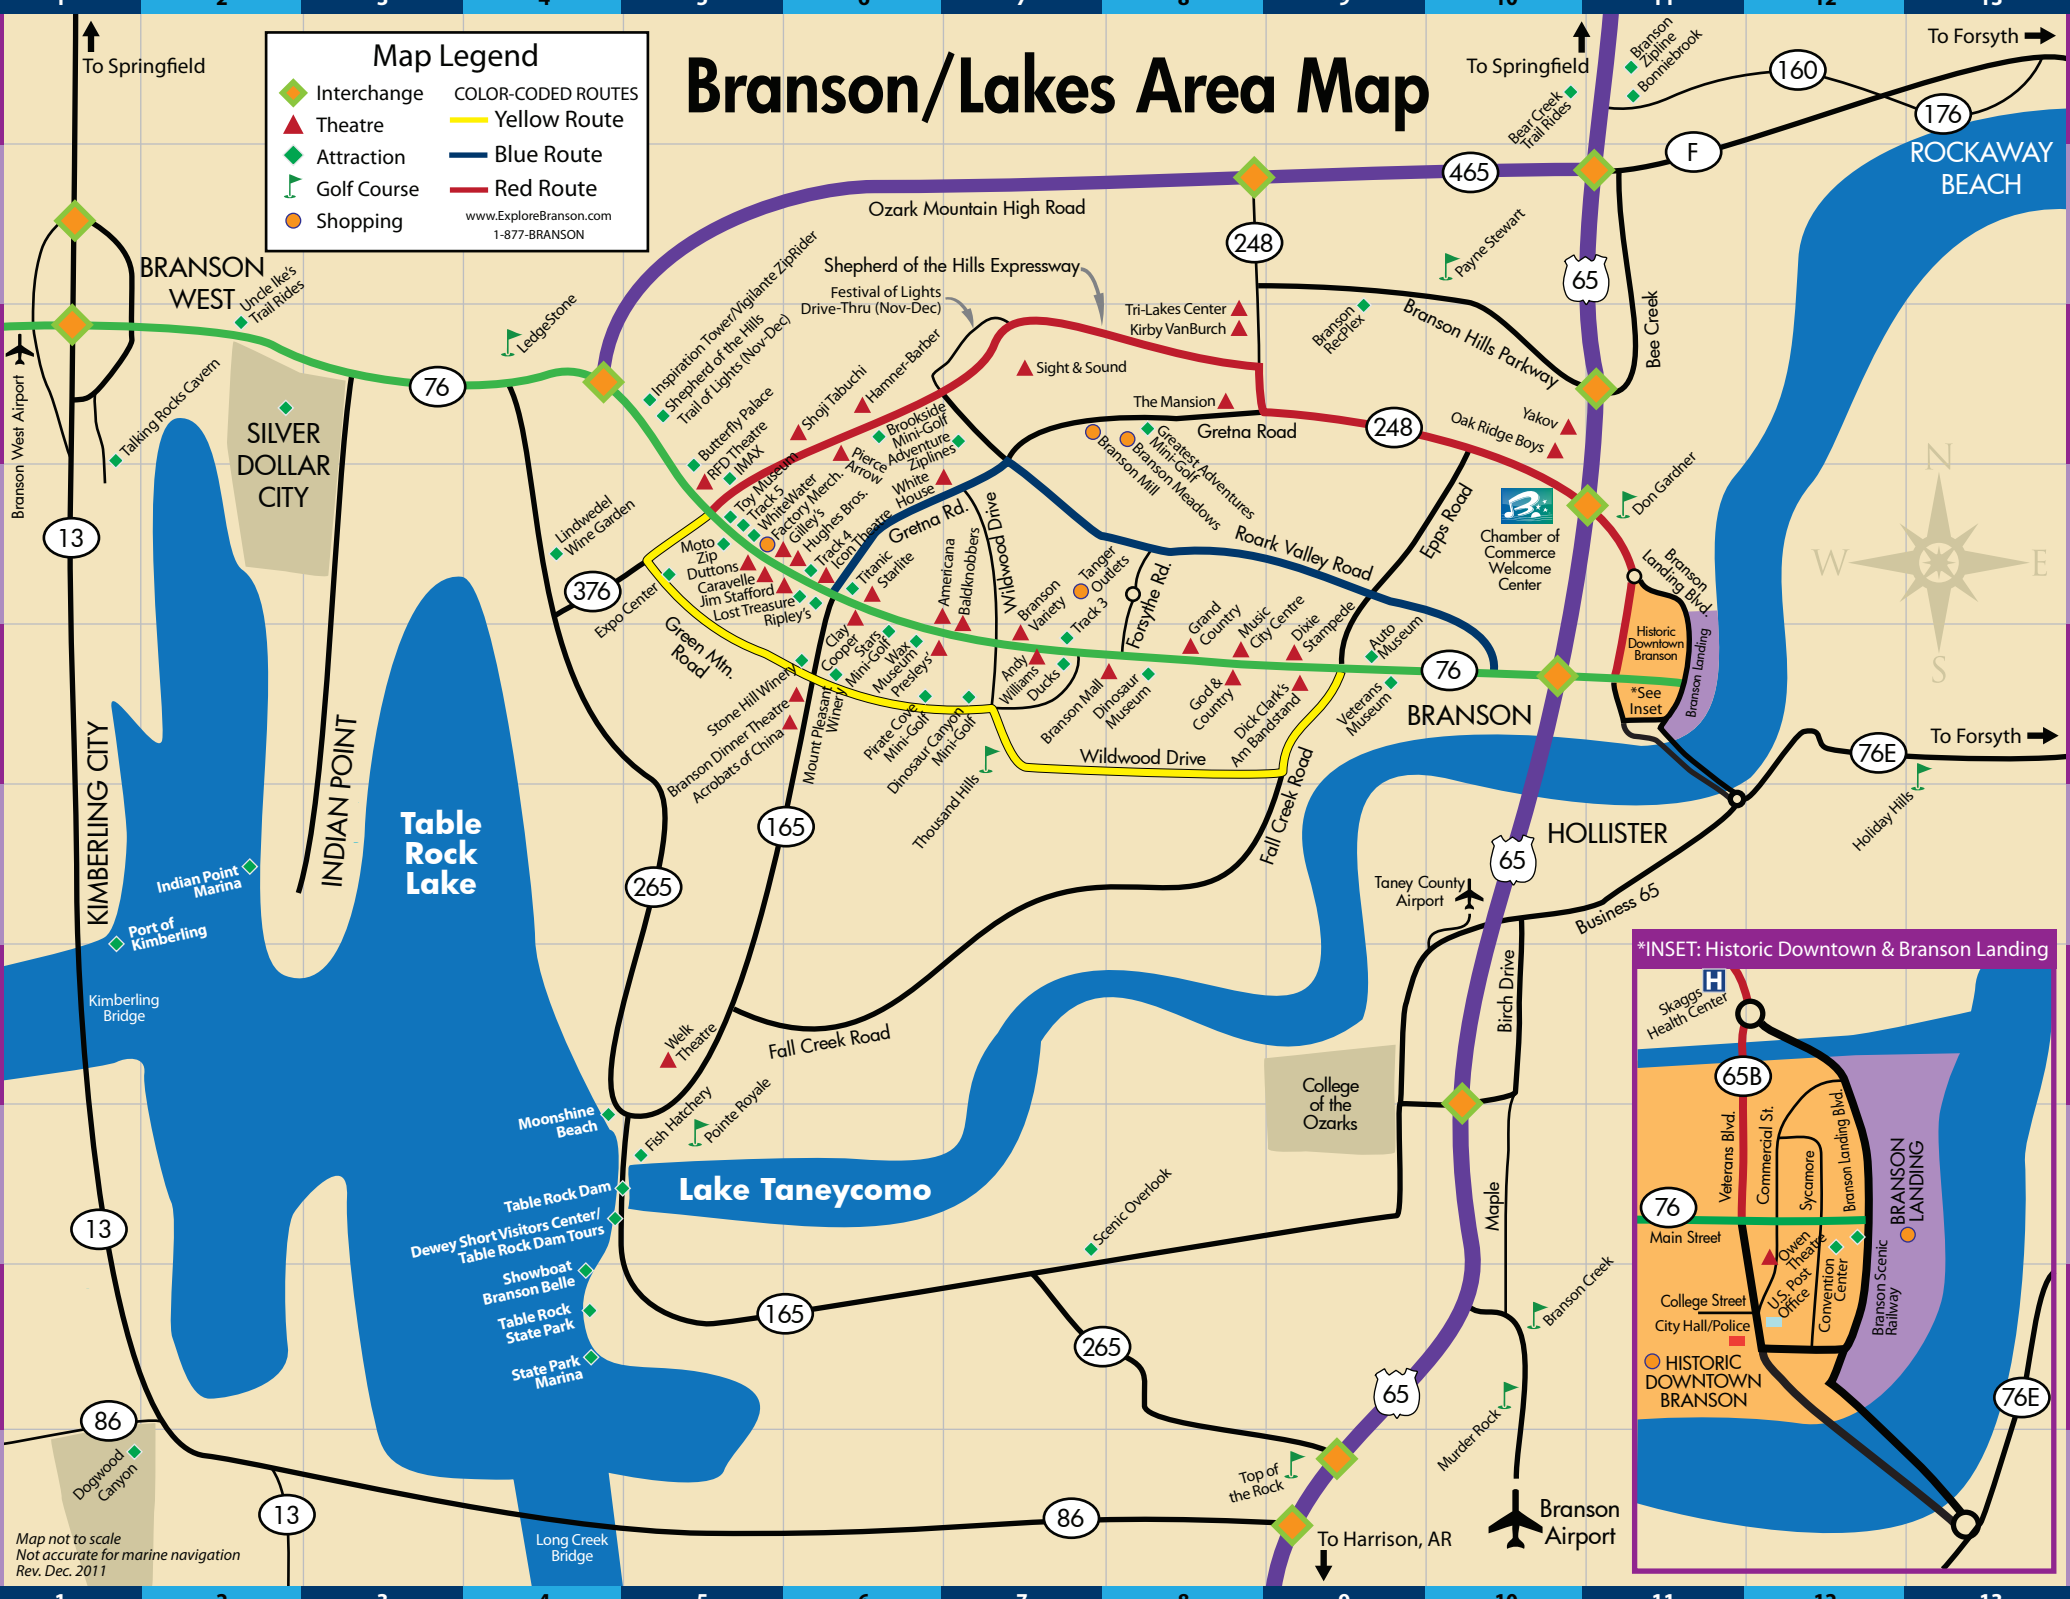

Branson/Lakes Area Map

Map Legend

- ◆ Interchange
- ▲ Theatre
- ◆ Attraction
- ♣ Golf Course
- Shopping

COLOR-CODED ROUTES

- Yellow Route
- Blue Route
- Red Route

www.ExploreBranson.com
1-877-BRANSON

***INSET: Historic Downtown & Branson Landing**

HISTORIC DOWNTOWN BRANSON

- HISTORIC DOWNTOWN BRANSON

Map not to scale
Not accurate for marine navigation
Rev. Dec. 2011