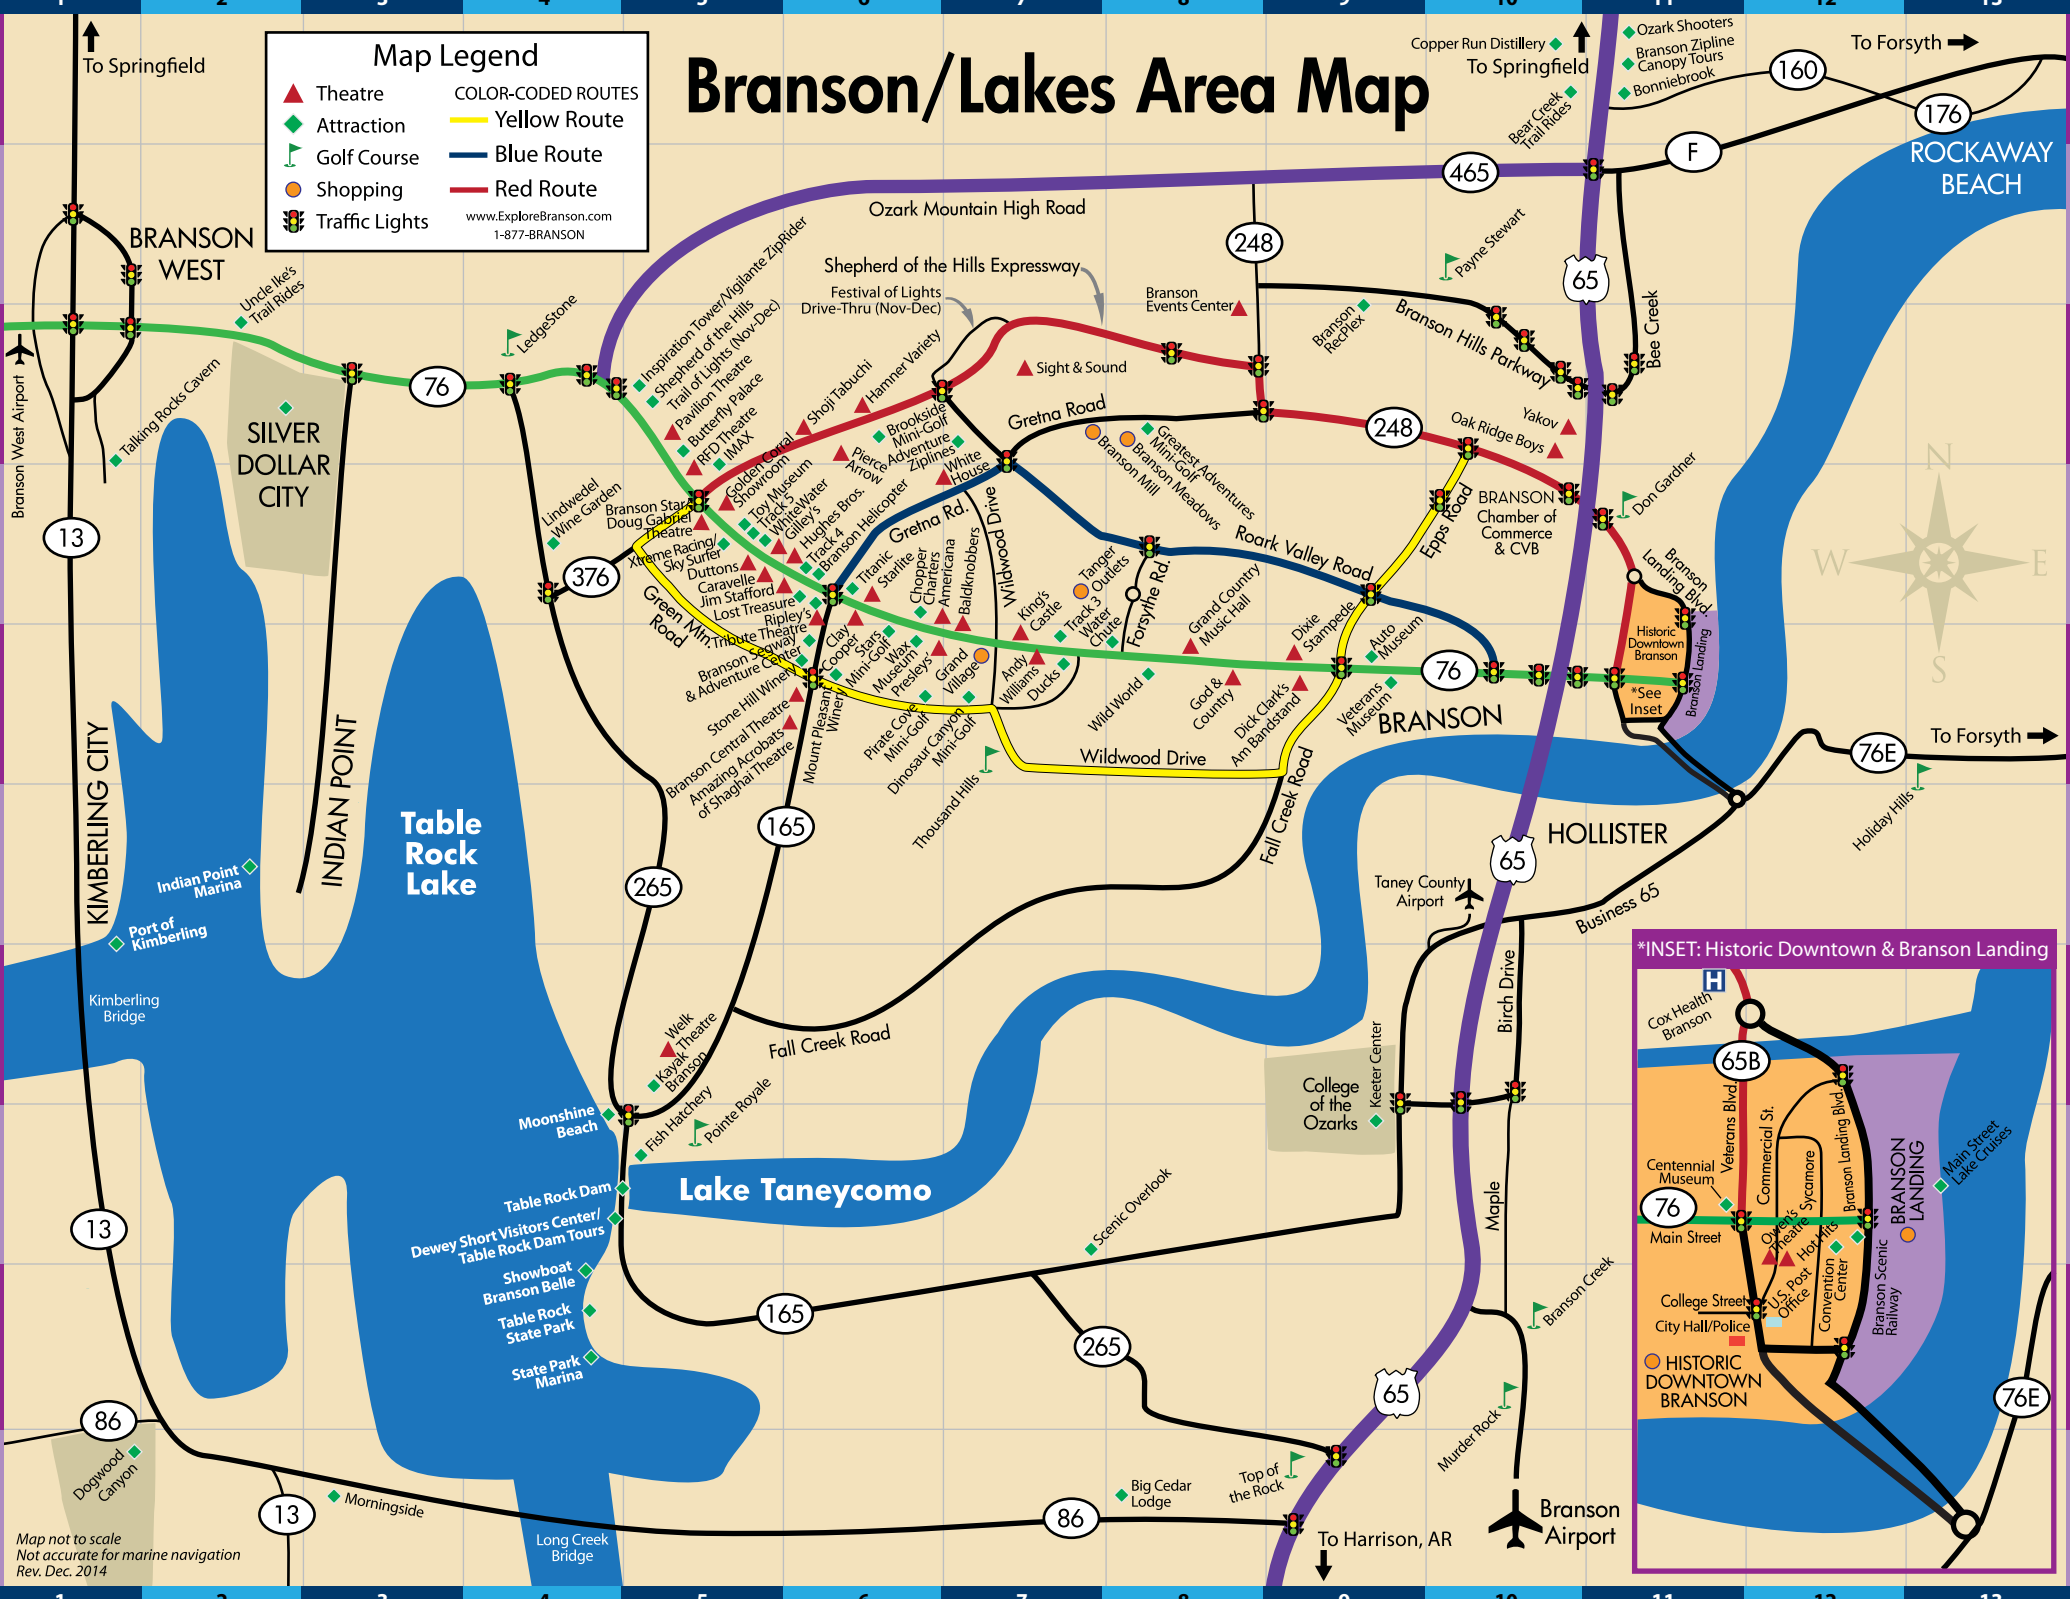

Branson/Lakes Area Map

Map Legend

- ▲ Theatre
- ◆ Attraction
- 🏌️ Golf Course
- 🛍️ Shopping
- 🚦 Traffic Lights

COLOR-CODED ROUTES

- Yellow Route
- Blue Route
- Red Route

www.ExploreBranson.com
1-877-BRANSON

***INSET: Historic Downtown & Branson Landing**

This inset map provides a detailed view of the downtown area. It shows streets such as Main Street, Commercial St, and Velerans Blvd. Key locations include the Centennial Museum, U.S. Post Office, Convention Center, Branson Scenic Railway, and Branson Landing. Historic Downtown Branson is highlighted in orange, and Branson Landing is highlighted in purple. The map also shows the intersection of US-76 and US-65B.

Map not to scale
Not accurate for marine navigation
Rev. Dec. 2014