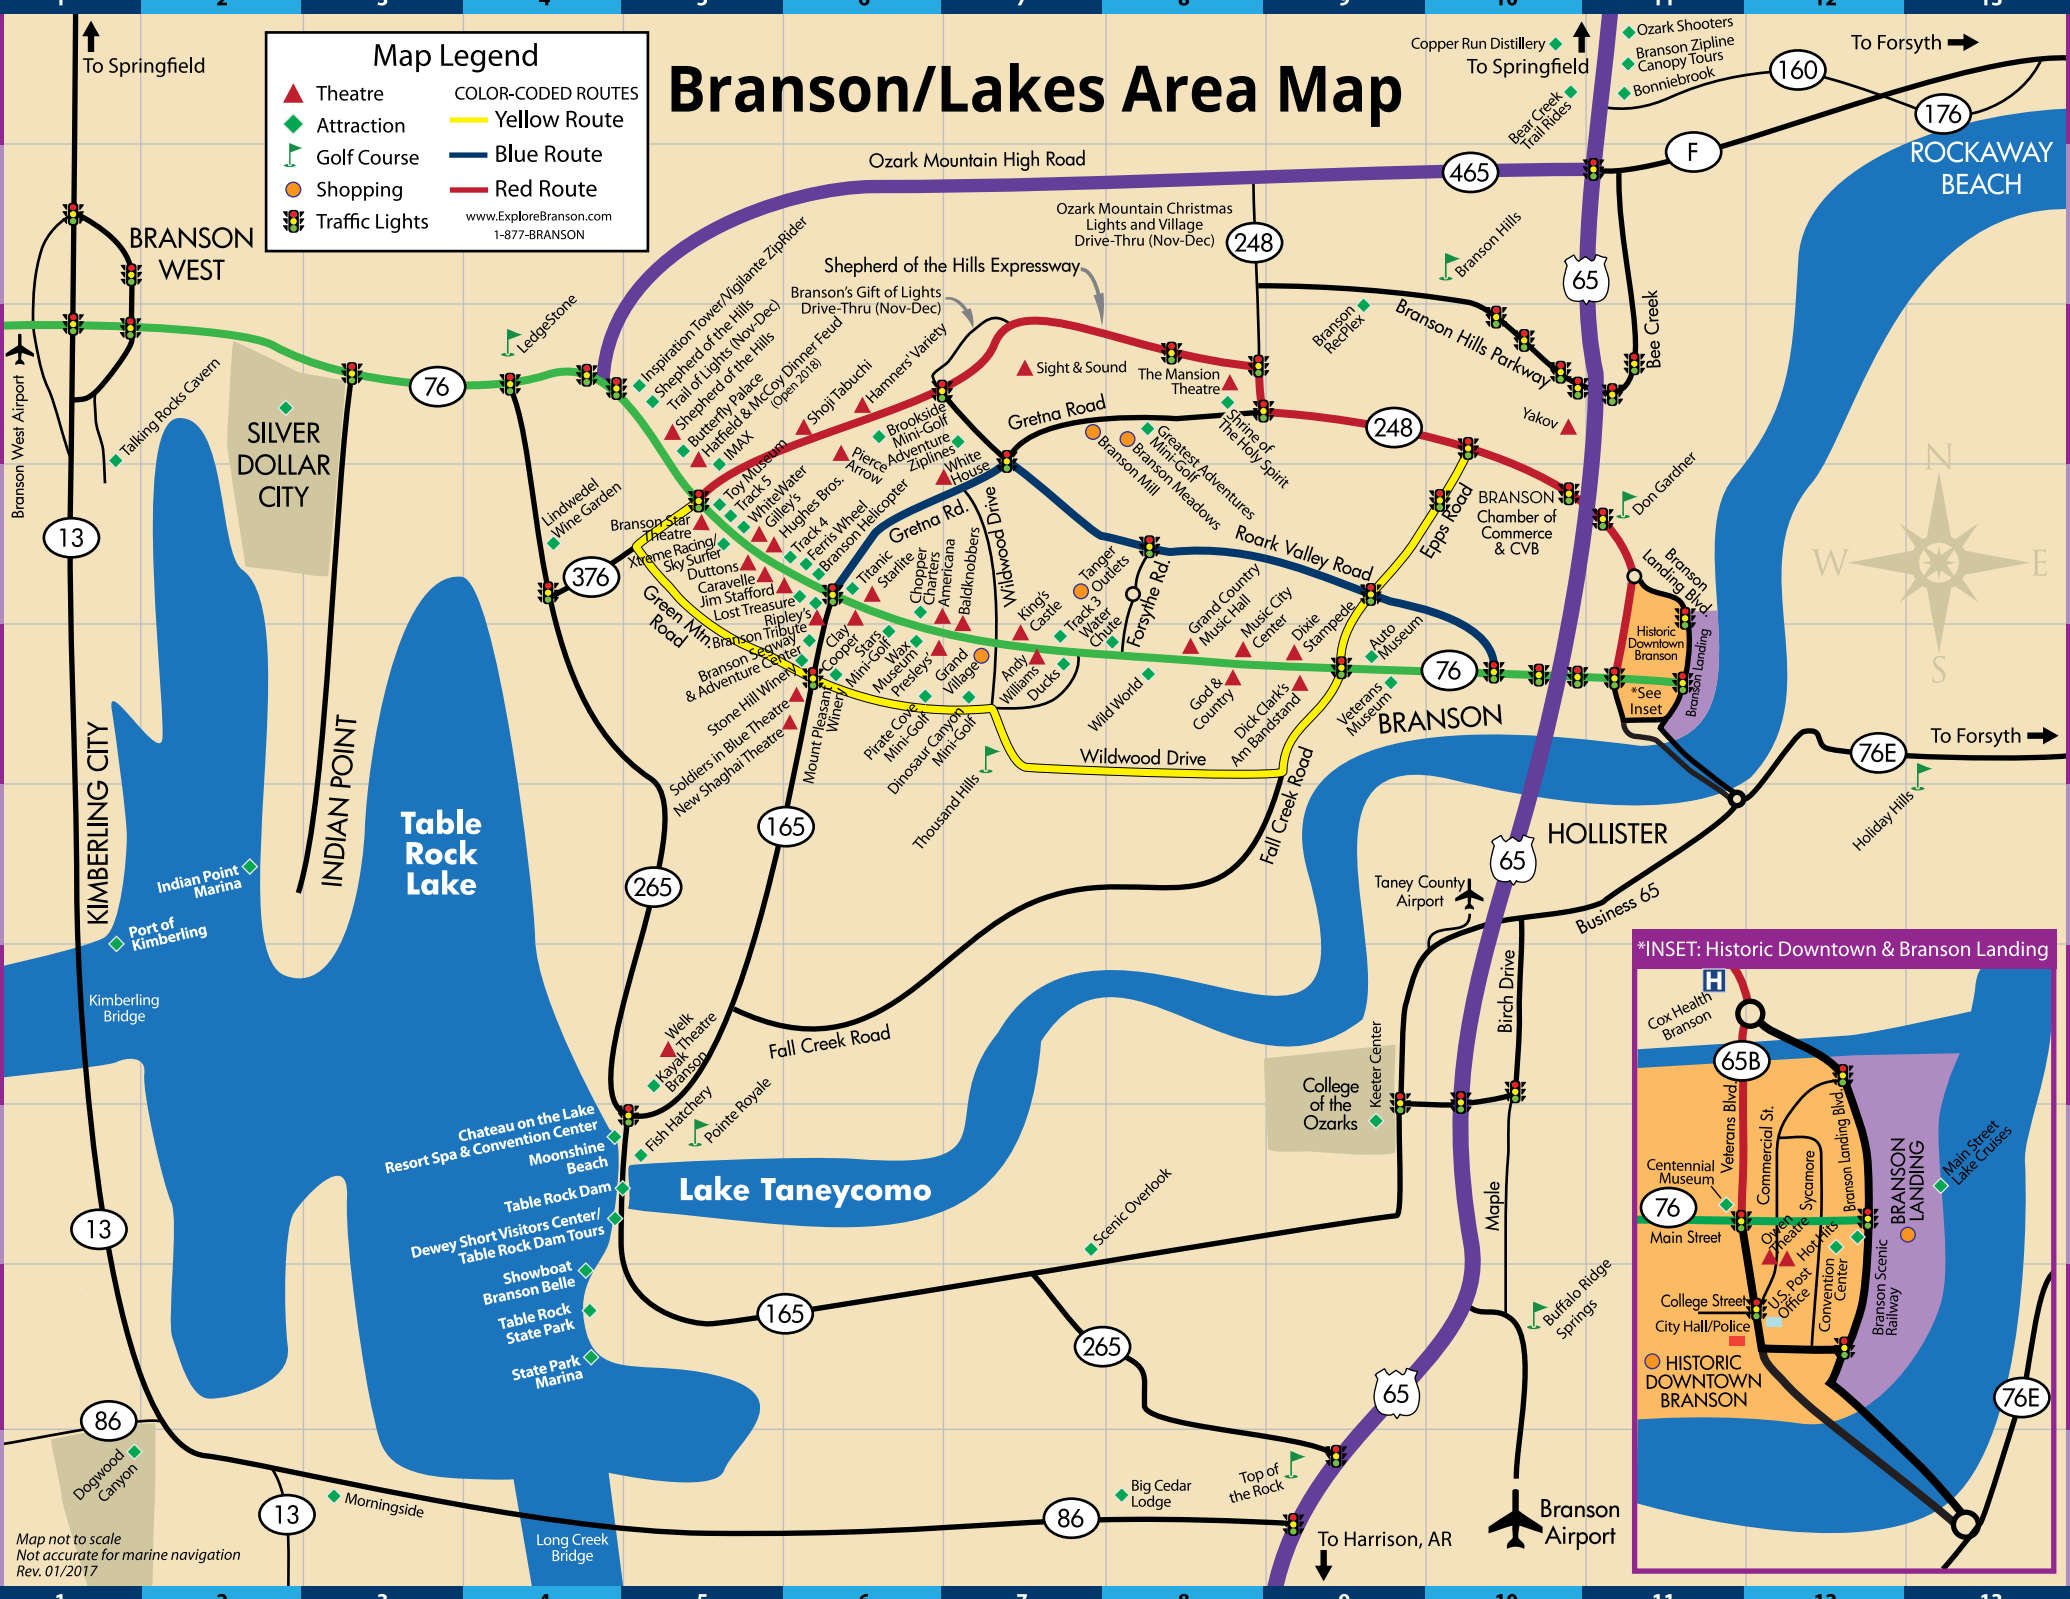

# Branson/Lakes Area Map

**Map Legend**

- ▲ Theatre
- ◆ Attraction
- 🏌️ Golf Course
- 🛍️ Shopping
- 🚦 Traffic Lights

**COLOR-CODED ROUTES**

- Yellow Route
- Blue Route
- Red Route

www.ExploreBranson.com  
1-877-BRANSON

**\*INSET: Historic Downtown & Branson Landing**

This inset map provides a detailed view of the downtown area. It shows streets such as Cox Health Blvd, Centennial Museum, Main Street, Commercial St, Veterans Blvd, Highways 76 and 65B, and Branson Landing Blvd. Landmarks include the U.S. Post Office, Convention Center, Branson Scenic Railway, and Branson Landing. A legend identifies the orange area as 'HISTORIC DOWNTOWN BRANSON' and the purple area as 'BRANSON LANDING'.

Map not to scale  
Not accurate for marine navigation  
Rev. 01/2017